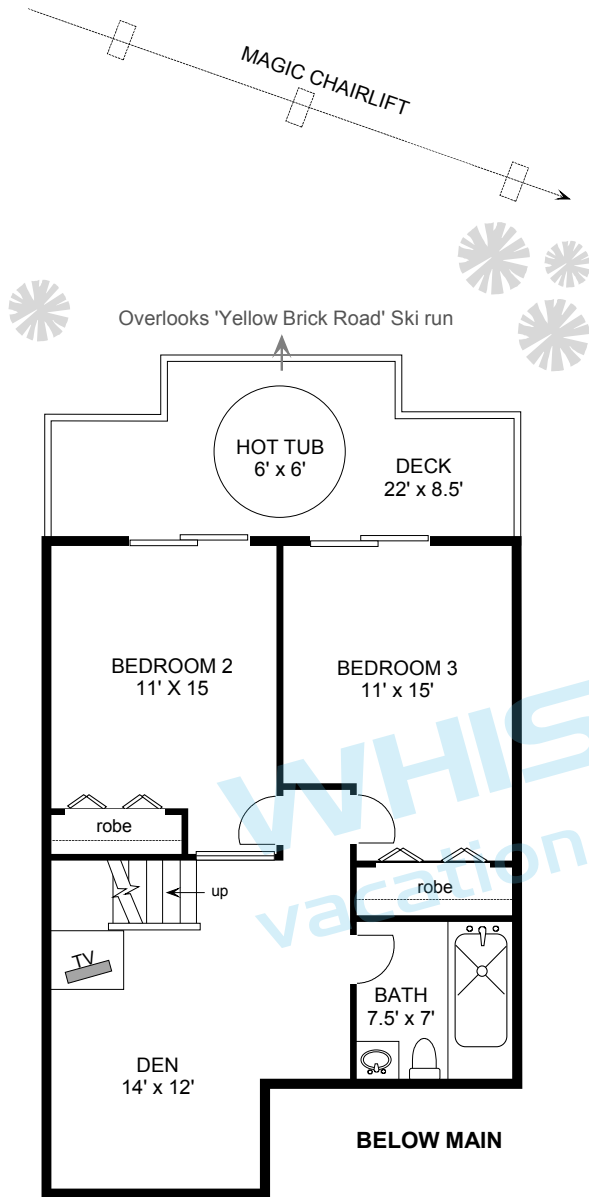

**PROPERTY FEATURES**

2,300 square feet  
3 Bedrooms and 3 Bathrooms

5 Beds sleeping 7 people configured as follows:  
Master BR | King  
2nd BR | King or 2 Twins  
3rd BR | King or 2 Twins  
Den | Queen sofa bed

10 STEPS TO SKI SLOPE →