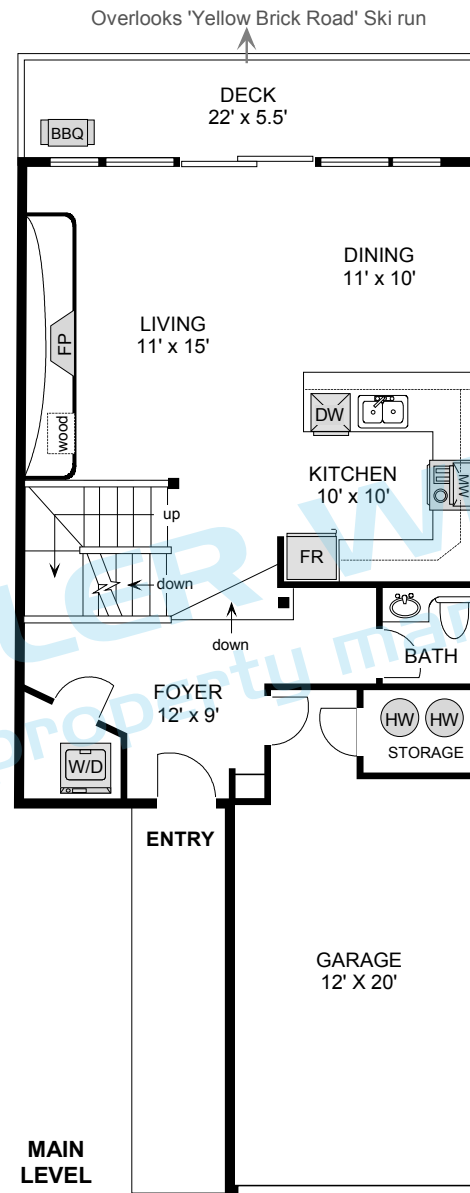

**PROPERTY FEATURES**

2,300 square feet  
3 Bedrooms and 3 Bathrooms

5 Beds sleeping 7 people configured as follows:  
Master BR | King  
2nd BR | King or 2 Twins  
3rd BR | King or 2 Twins  
Den | Queen sofa bed

10 STEPS TO SKI SLOPE →